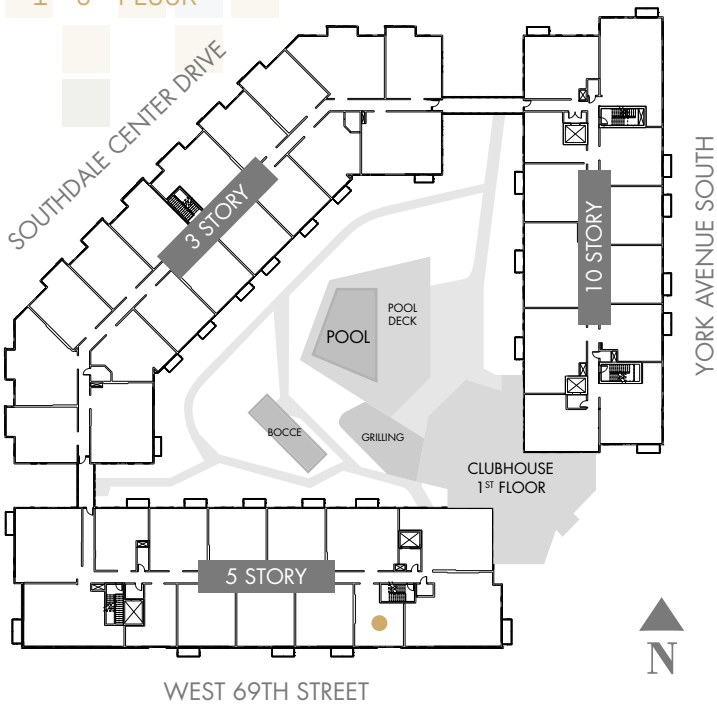

STUDIO-ALCOVE | ST4-B

STUDIO/ONE BATH

SQUARE FEET: 586

*1ST-5TH FLOOR

ONE DISTINGUISHED ADDRESS | ONE IMPECCABLE LIFESTYLE | ONE EXCEPTIONAL RESIDENCE

In our continuing effort to improve the design and function of our homes, we reserve the right to modify or change plans, specifications, features and prices without notice. All dimensions and sizes are approximate.