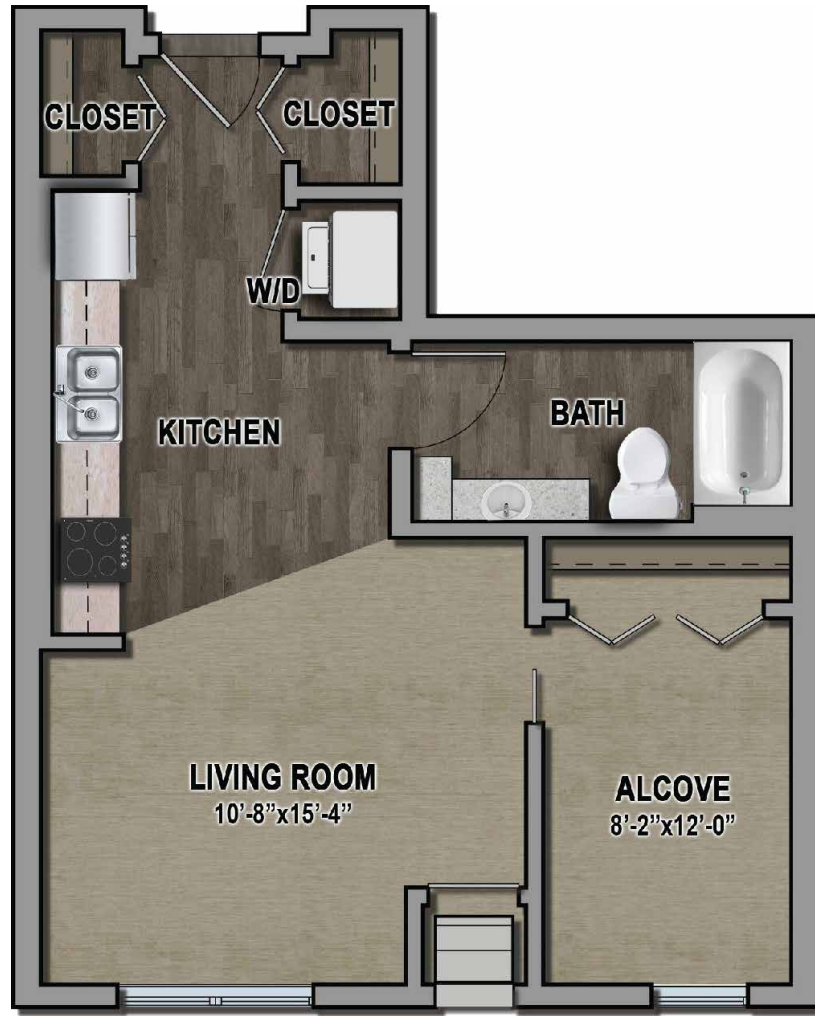

STUDIO-ALCOVE | ST4-B

STUDIO/ONE BATH

SQUARE FEET: 586

*1ST-5TH FLOOR

ONE DISTINGUISHED ADDRESS | ONE IMPECCABLE LIFESTYLE | ONE EXCEPTIONAL RESIDENCE

In our continuing effort to improve the design and function of our homes, we reserve the right to modify or change plans, specifications, features and prices without notice. All dimensions and sizes are approximate.