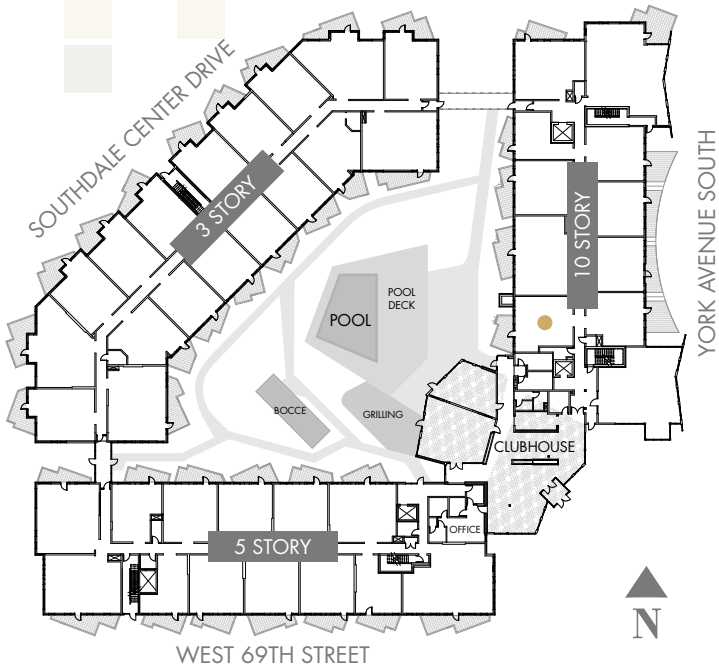

APARTMENT | 1M-A

ONE BEDROOM/ONE BATH

SQUARE FEET: 811

*1ST FLOOR

ONE DISTINGUISHED ADDRESS | ONE IMPECCABLE LIFESTYLE | ONE EXCEPTIONAL RESIDENCE

In our continuing effort to improve the design and function of our homes, we reserve the right to modify or change plans, specifications, features and prices without notice. All dimensions and sizes are approximate.