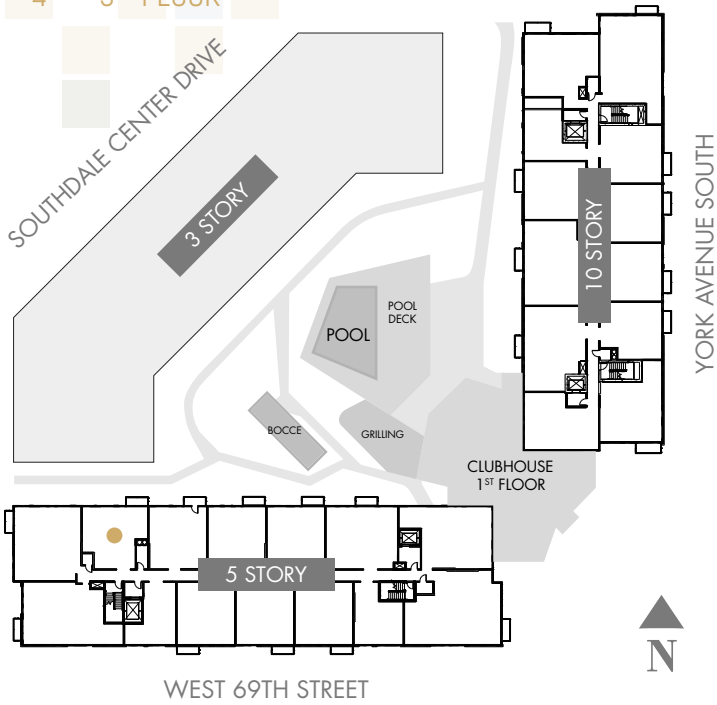

one

SOUTHDALE
PLACE

APARTMENT | 1K-B

ONE BEDROOM/ONE BATH

SQUARE FEET: 791

*4TH – 5TH FLOOR

ONE DISTINGUISHED ADDRESS | ONE IMPECCABLE LIFESTYLE | ONE EXCEPTIONAL RESIDENCE

In our continuing effort to improve the design and function of our homes, we reserve the right to modify or change plans, specifications, features and prices without notice. All dimensions and sizes are approximate.