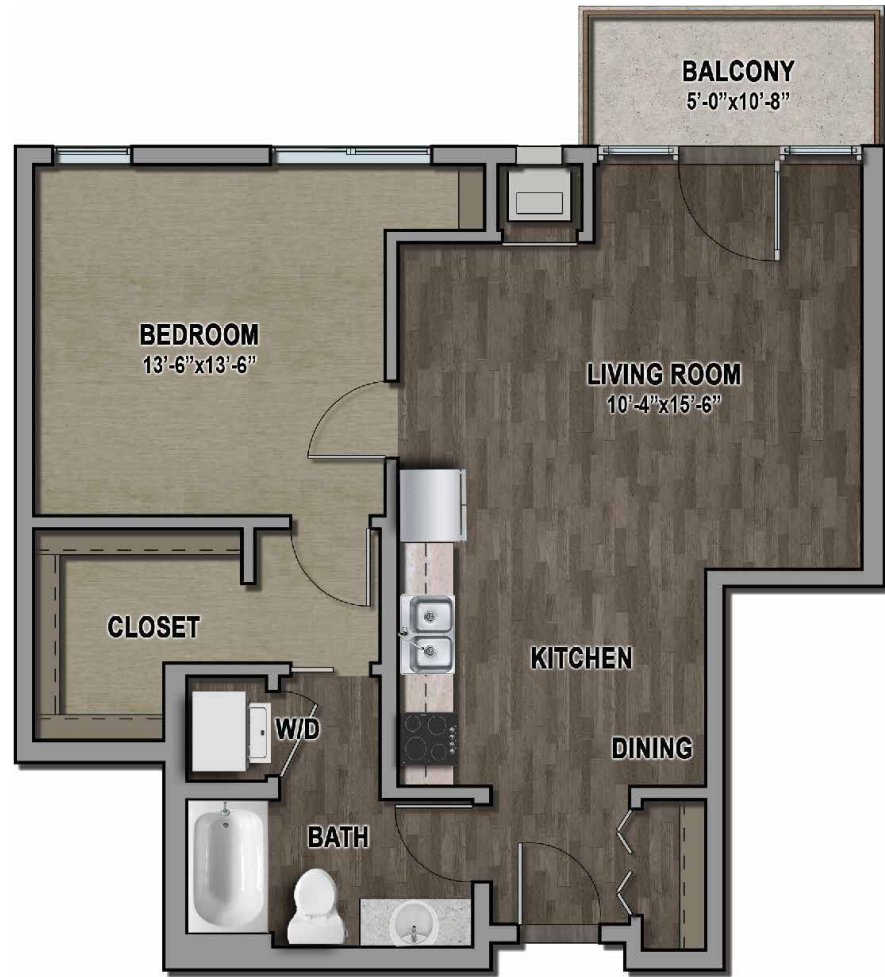

one

SOUTHDALE
PLACE

APARTMENT | 1K-B

ONE BEDROOM/ONE BATH

SQUARE FEET: 791

*4TH – 5TH FLOOR

ONE DISTINGUISHED ADDRESS | ONE IMPECCABLE LIFESTYLE | ONE EXCEPTIONAL RESIDENCE

In our continuing effort to improve the design and function of our homes, we reserve the right to modify or change plans, specifications, features and prices without notice. All dimensions and sizes are approximate.