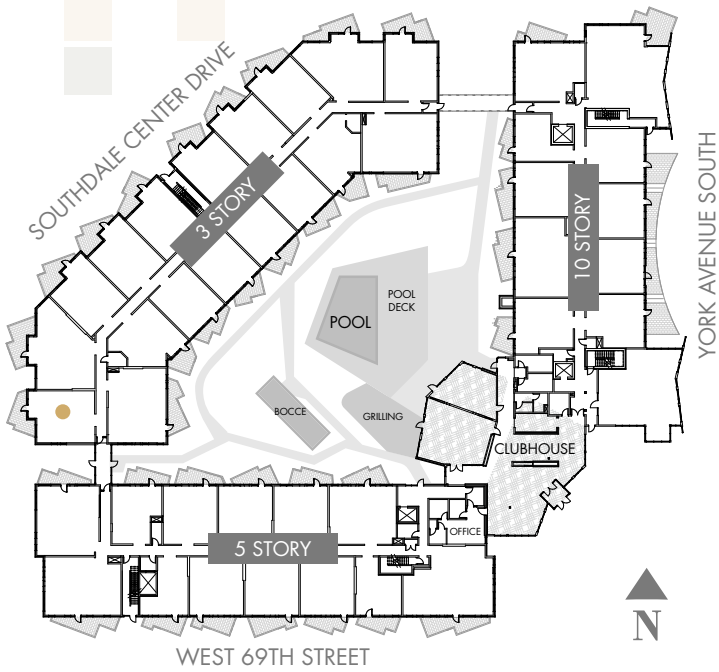

APARTMENT | 1J-ADA-C

ONE BEDROOM/ONE BATH

SQUARE FEET: 848

*1ST FLOOR

ONE DISTINGUISHED ADDRESS | ONE IMPECCABLE LIFESTYLE | ONE EXCEPTIONAL RESIDENCE

In our continuing effort to improve the design and function of our homes, we reserve the right to modify or change plans, specifications, features and prices without notice. All dimensions and sizes are approximate.