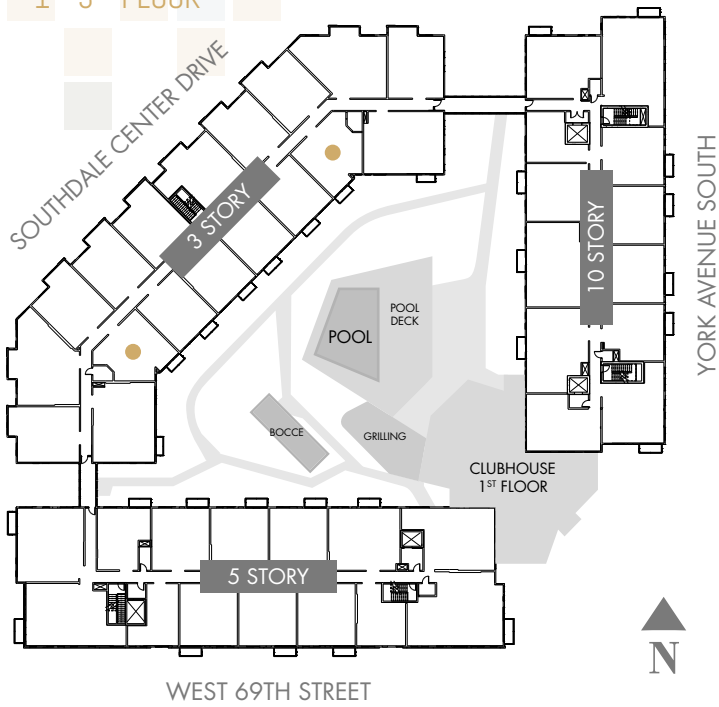

one

SOUTHDALE
PLACE

APARTMENT | 1H-C

ONE BEDROOM/ONE BATH

SQUARE FEET: 814

*1ST-3RD FLOOR

ONE DISTINGUISHED ADDRESS | ONE IMPECCABLE LIFESTYLE | ONE EXCEPTIONAL RESIDENCE

In our continuing effort to improve the design and function of our homes, we reserve the right to modify or change plans, specifications, features and prices without notice. All dimensions and sizes are approximate.