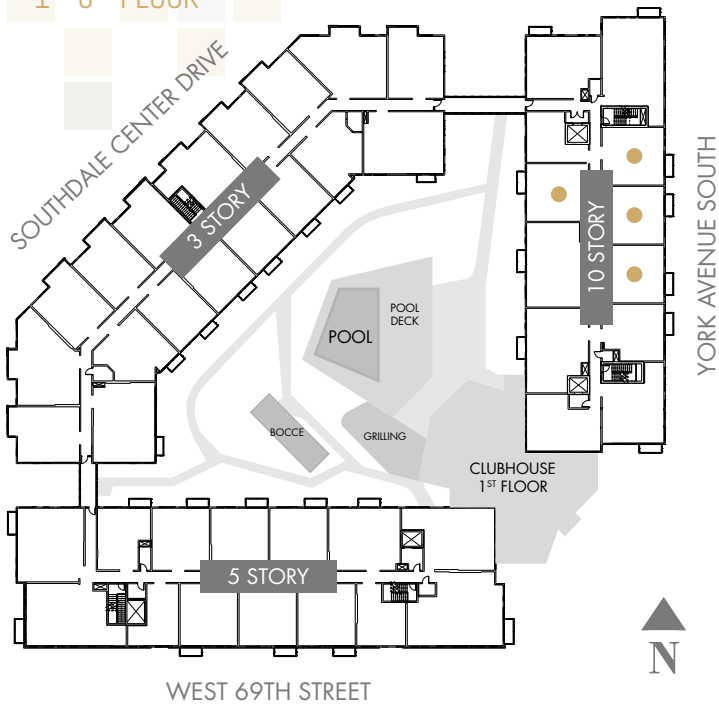

one

SOUTHDALE
PLACE

APARTMENT | 1F-A

ONE BEDROOM/ONE BATH

SQUARE FEET: 792

*1ST-8TH FLOOR

ONE DISTINGUISHED ADDRESS | ONE IMPECCABLE LIFESTYLE | ONE EXCEPTIONAL RESIDENCE

In our continuing effort to improve the design and function of our homes, we reserve the right to modify or change plans, specifications, features and prices without notice. All dimensions and sizes are approximate.