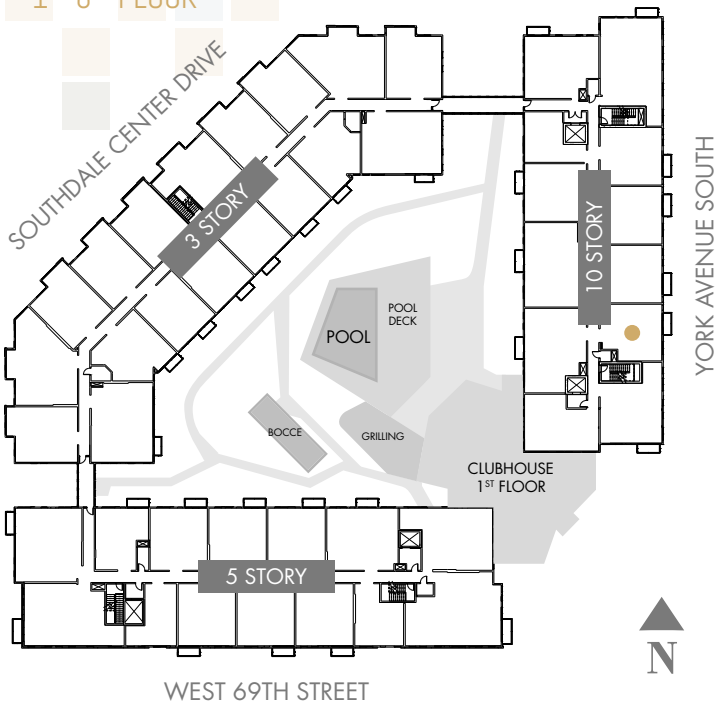

# one

SOUTHDALE  
PLACE

## APARTMENT | 1C-A

ONE BEDROOM/ONE BATH

SQUARE FEET: 734

\*1<sup>ST</sup>-8<sup>TH</sup> FLOOR

ONE DISTINGUISHED ADDRESS | ONE IMPECCABLE LIFESTYLE | ONE EXCEPTIONAL RESIDENCE

In our continuing effort to improve the design and function of our homes, we reserve the right to modify or change plans, specifications, features and prices without notice. All dimensions and sizes are approximate.