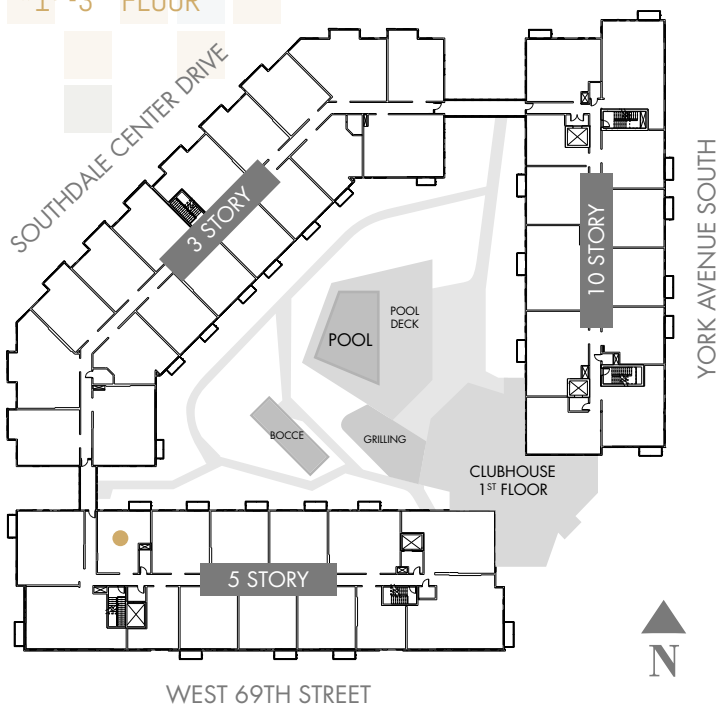

one

SOUTHDALE
PLACE

APARTMENT | 1A-B

ONE BEDROOM/ONE BATH

SQUARE FEET: 670

*1ST-3RD FLOOR

ONE DISTINGUISHED ADDRESS | ONE IMPECCABLE LIFESTYLE | ONE EXCEPTIONAL RESIDENCE

In our continuing effort to improve the design and function of our homes, we reserve the right to modify or change plans, specifications, features and prices without notice. All dimensions and sizes are approximate.