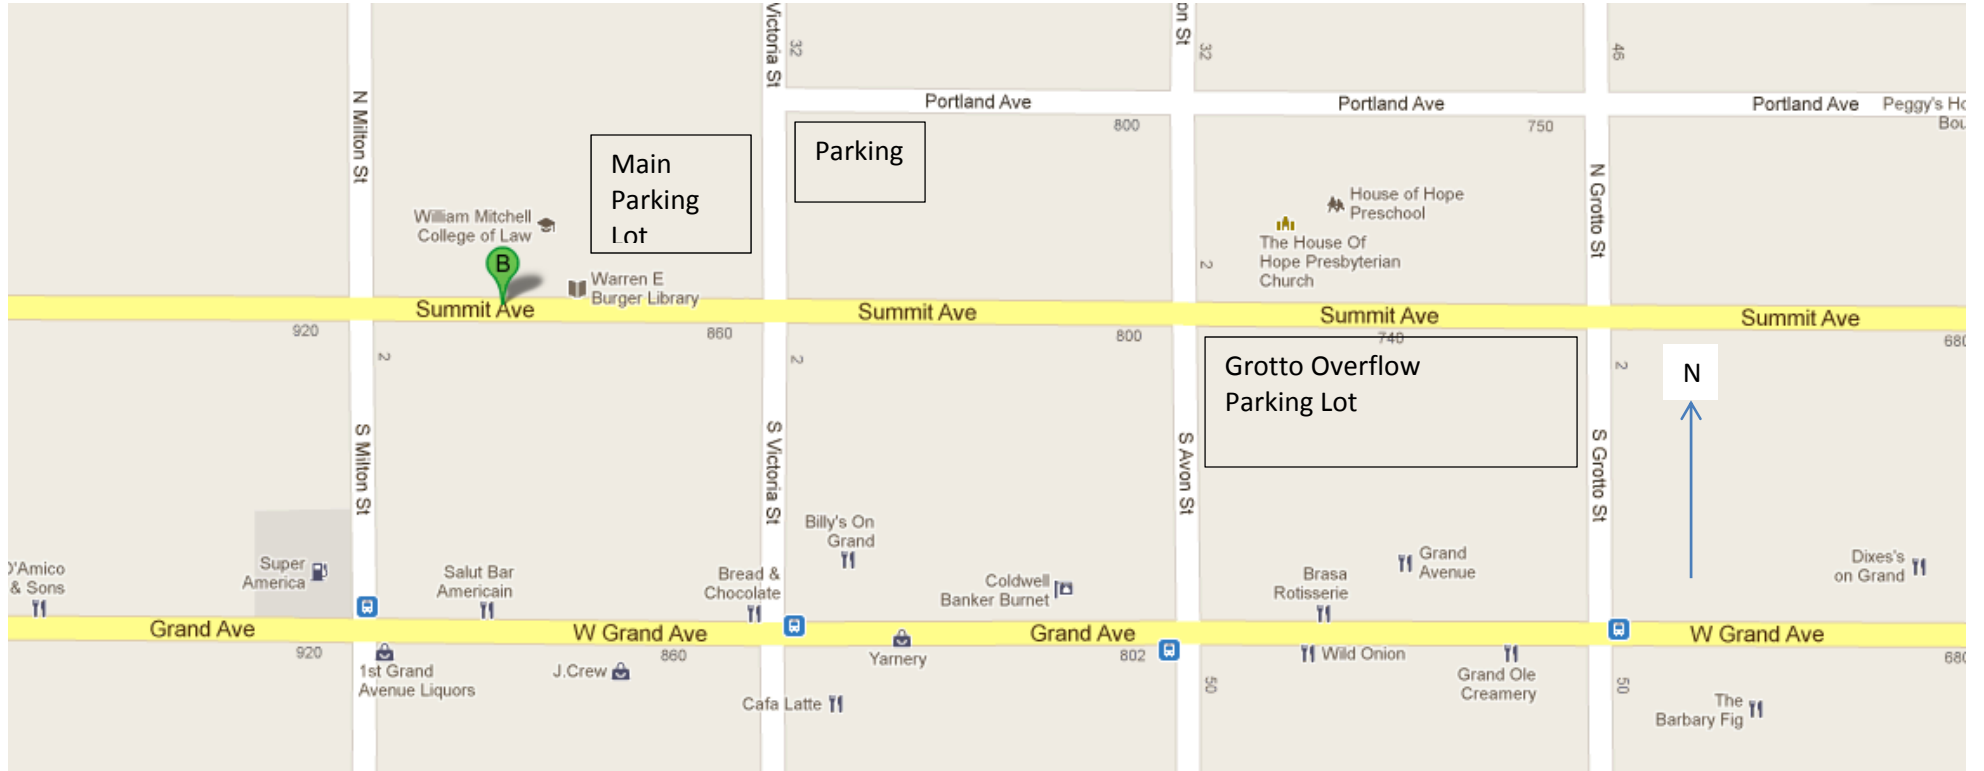

# William Mitchell College of Law Parking and Directions

Parking is allowed along Summit Avenue in front of William Mitchell  
Parking is allowed on the East side of North Milton, next to the College

**William Mitchell College of Law**  
**875 Summit Avenue**  
**Saint Paul, MN 55105**

For directions to campus from your location, please visit <http://www.wmitchell.edu/about/directions.html>