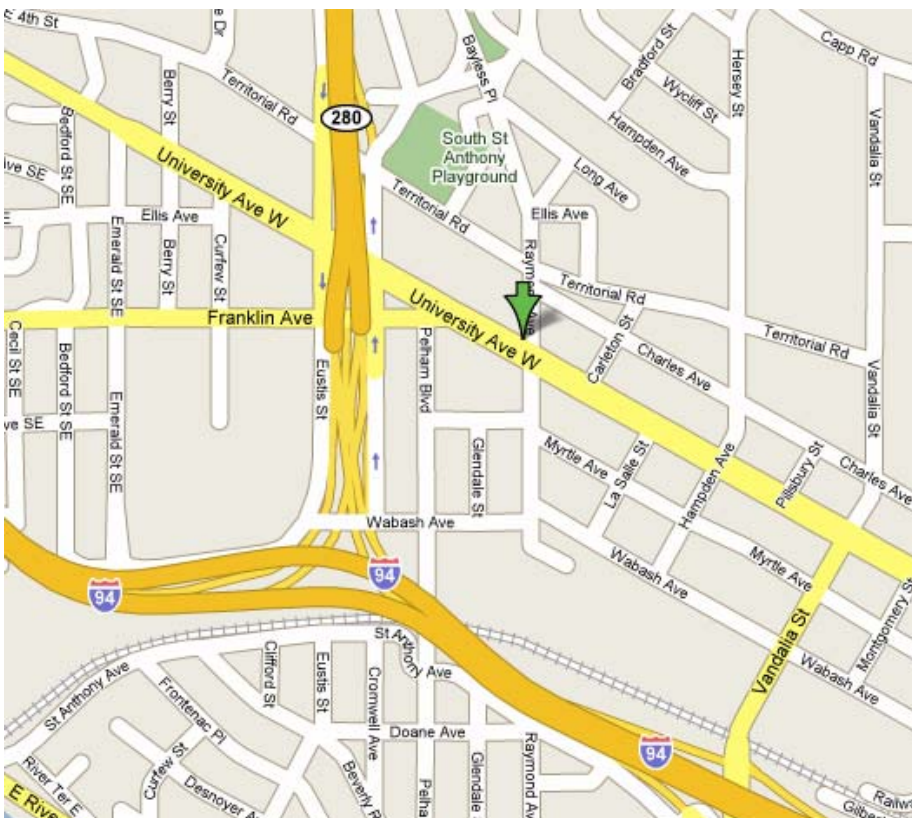

From the East: Take Hwy 36 west to MN-280 south. From MN-280, take the Territorial Rd./University Ave. exit. Take a left (east) at Territorial Rd. (the first stop light). Cross over MN-280. Take a right (south) onto Raymond Ave. (the first stop light). **OR:** Take I-94 west to the Cretin Ave./Vandalia St. exit. Take a right (north) onto Vandalia St. Take a left (west) onto University Ave. Take a right (north) onto Raymond Ave. **Parking:** From Raymond Ave., take the first right (east) onto Charles Ave. There is parallel and angle parking on the street.

From the West: Take I-394 east to I-94 east (via exit 8B). From I-94 east, take the left exit to MN-280 north. Exit on University Ave./Franklin Ave. Take a right (east) on Franklin Ave. Take a slight right (east) onto University. Take a left (north) at Raymond Ave. **Parking:** From Raymond Ave., take the first right (east) onto Charles Ave. There is parallel and angle parking on the street.

From Downtown St. Paul: Take University Ave. west to Raymond Ave. Take a right (north) at Raymond Ave. **Parking:** From Raymond Ave., take the first right (east) onto Charles Ave. There is parallel and angle parking on the street.

Google Maps

Building location: ANSR is located in the Security Building on the southwest corner of University Ave. and Raymond Ave. (near Keys restaurant and directly across Raymond Ave. from US Bank). Enter the building from Raymond Ave. and take the elevator up to the third floor.

ANSR has three offices on the third floor: Suites 310, 307, and 305.

Association for Nonsmokers—MN

2395 University Ave. W. #310
St. Paul, MN 55114

Phone: 651-646-3005